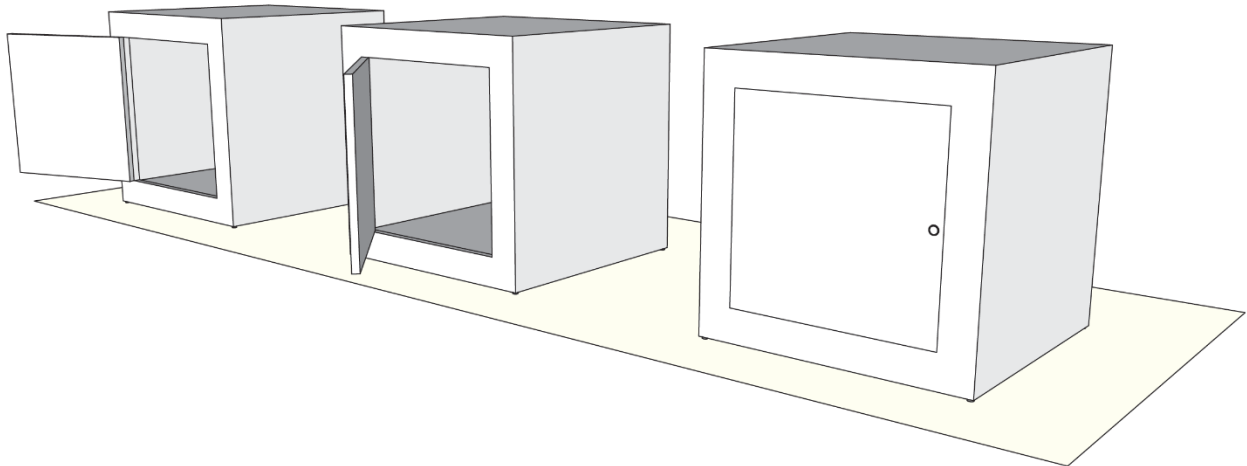

ALL TRANSACTION INFORMATION IS PRIVATE AND CONFIDENTIAL

LOCKABLE STORAGE PEDESTALS

are available for rent at
ART TORONTO 2023

A lockable storage pedestal is a perfect addition to your booth. The pedestal offers your booth an additional display surface for sculpture, catalogues, publications, and business cards, while also providing a lockable storage space to stow your personal belongings like laptops and purses. The storage space can also be utilized to store small works, or just as a space to put away any unnecessary clutter.

Pedestal Specifications:

Outside Dimensions: 22 x 22 x 24 (height) inches

Interior Storage Space: 20.5 x 20.5 x 20.25 (height) inches

Door Opening: 16 x 18 (height) inches. Gallery white finish.

Rental for the duration of Art Toronto: \$250. *This includes delivery to your booth, and pick-up at the conclusion of the fair. One key will be provided with each pedestal. A back up key will be held by Museumpros. Lost key fee: \$25.*